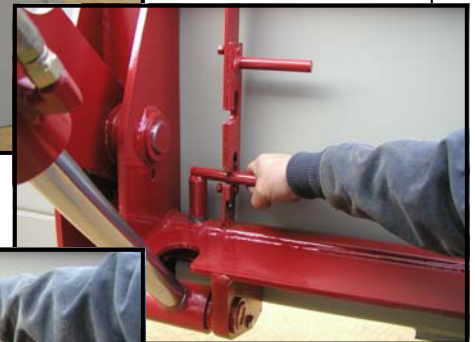

Features of: GL25 GL30 Loaders

GreaseLess

Full-Frame mounts with Front mount

Rigid Cam-Lock mounting system

Solid plate lift arms—Like a Payloader!

Massive Chrome plated pins

Zero maintenance Greaseless Pin System

1- Approach

**HEAVY-DUTY
QUICK ATTACH
SYSTEM**

2- Drop Pins

3- Secure Pins

Easy On-Off