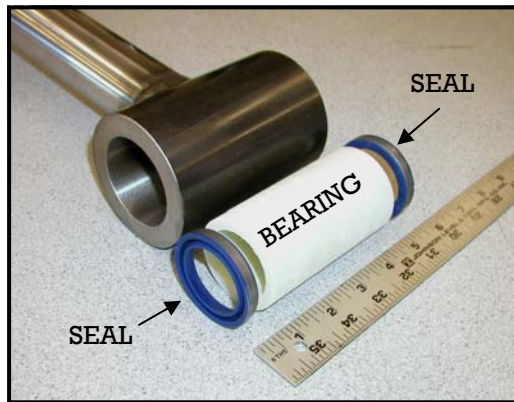

Features of: GL25 GL30 Loaders

GreaseLess

Full-Frame mounts with Front mount

Rigid Cam-Lock mounting system

Solid plate lift arms—Like a Payloader!

Massive Chrome plated pins

Zero maintenance Greaseless Pin System

1- Approach

**HEAVY-DUTY
QUICK ATTACH
SYSTEM**

2- Drop Pins

3- Secure Pins

Easy On-Off