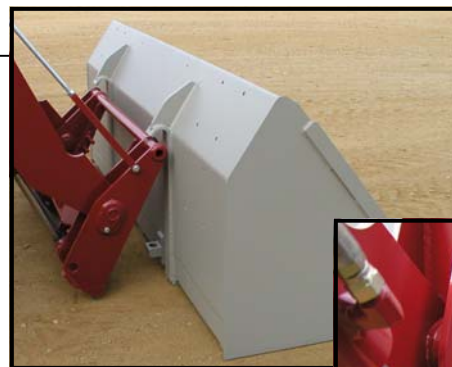

Features of: GL25 GL30 Loaders

GreaseLess

Full-Frame mounts with Front mount

Rigid Cam-Lock mounting system

Solid plate lift arms—Like a Payloader!

Massive Chrome plated pins

Zero maintenance Greaseless Pin System

1- Approach

**HEAVY-DUTY
QUICK ATTACH
SYSTEM**

2- Drop Pins

3- Secure Pins

Easy On-Off