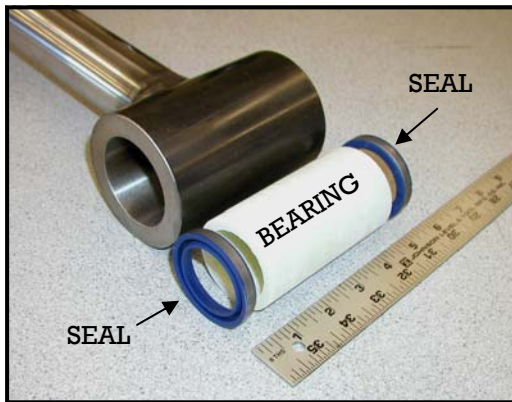

Features of: GP25 GP30 Loaders

GreaseLess

True mid-mount attachment

Solid plate lift arms—Like a Payloader!

Massive Chrome plated pins

Rigid Hook & V-block mounting system

Zero maintenance Greaseless Pin System

1- Approach

**HEAVY-DUTY
QUICK ATTACH
SYSTEM**

2- Drop Pins

3- Secure Pins

Easy On-Off