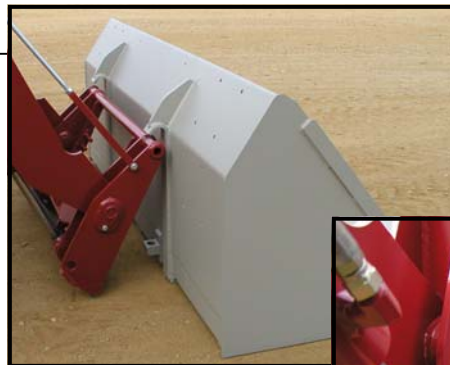

Features of: GP25 GP30 Loaders

GreaseLess

True mid-mount attachment

Solid plate lift arms—Like a Payloader!

Massive Chrome plated pins

Rigid Hook & V-block mounting system

Zero maintenance Greaseless Pin System

1- Approach

**HEAVY-DUTY
QUICK ATTACH
SYSTEM**

2- Drop Pins

3- Secure Pins

Easy On-Off