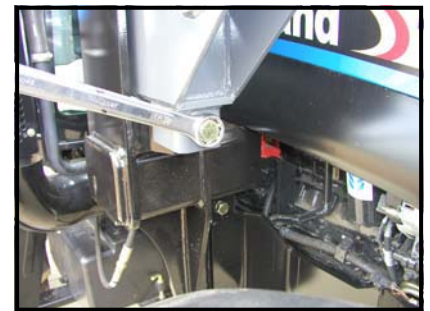

Features of: GP25 GP30 Loaders

GreaseLess

True mid-mount attachment

Solid plate lift arms—Like a Payloader!

Massive Chrome plated pins

Rigid Hook & V-block mounting system

Zero maintenance Greaseless Pin System

1- Approach

**HEAVY-DUTY
QUICK ATTACH
SYSTEM**

2- Drop Pins

3- Secure Pins

Easy On-Off