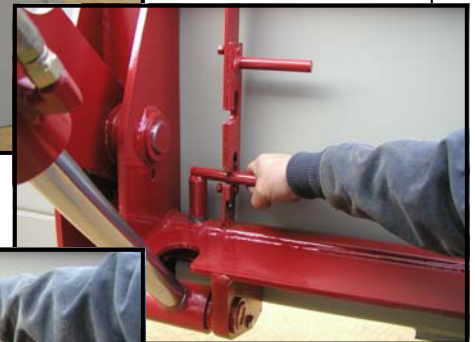

Features of: GP25 GP30 Loaders

GreaseLess

True mid-mount attachment

Solid plate lift arms—Like a Payloader!

Massive Chrome plated pins

Rigid Hook & V-block mounting system

Zero maintenance Greaseless Pin System

1- Approach

**HEAVY-DUTY
QUICK ATTACH
SYSTEM**

2- Drop Pins

3- Secure Pins

Easy On-Off