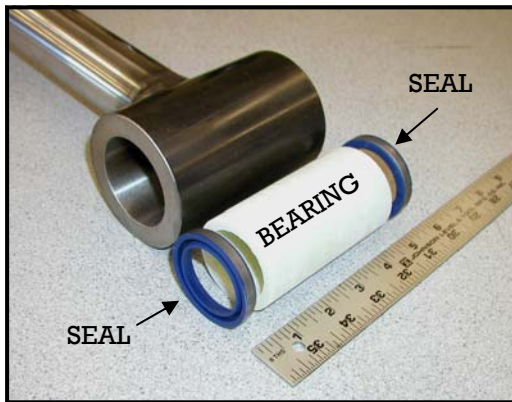

Features of: G15 G20 Loaders

GreaseLess

True mid-mount attachment

Solid plate lift arms—Like a Payloader!

Massive Chrome plated pins

Rigid Hook & V-block mounting system

Zero maintenance Greaseless Pin System

1- Approach

**HEAVY-DUTY
QUICK ATTACH
SYSTEM**

2- Drop Pins

3- Secure Pins

Easy On-Off