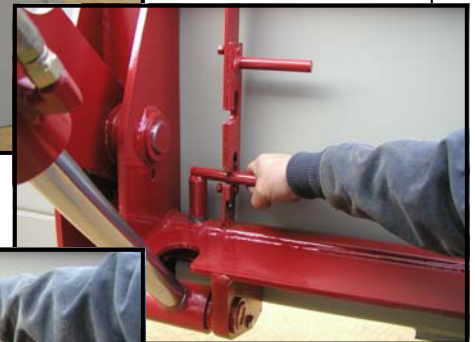

Features of: G15 G20 Loaders

GreaseLess

True mid-mount attachment

Solid plate lift arms—Like a Payloader!

Massive Chrome plated pins

Rigid Hook & V-block mounting system

Zero maintenance Greaseless Pin System

1- Approach

**HEAVY-DUTY
QUICK ATTACH
SYSTEM**

2- Drop Pins

3- Secure Pins

Easy On-Off