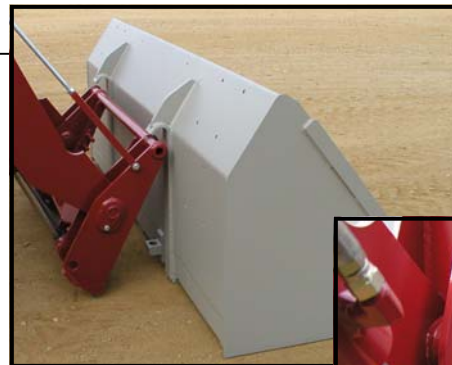

Features of: G15 G20 Loaders

GreaseLess

True mid-mount attachment

Solid plate lift arms—Like a Payloader!

Massive Chrome plated pins

Rigid Hook & V-block mounting system

Zero maintenance Greaseless Pin System

1- Approach

**HEAVY-DUTY
QUICK ATTACH
SYSTEM**

2- Drop Pins

3- Secure Pins

Easy On-Off